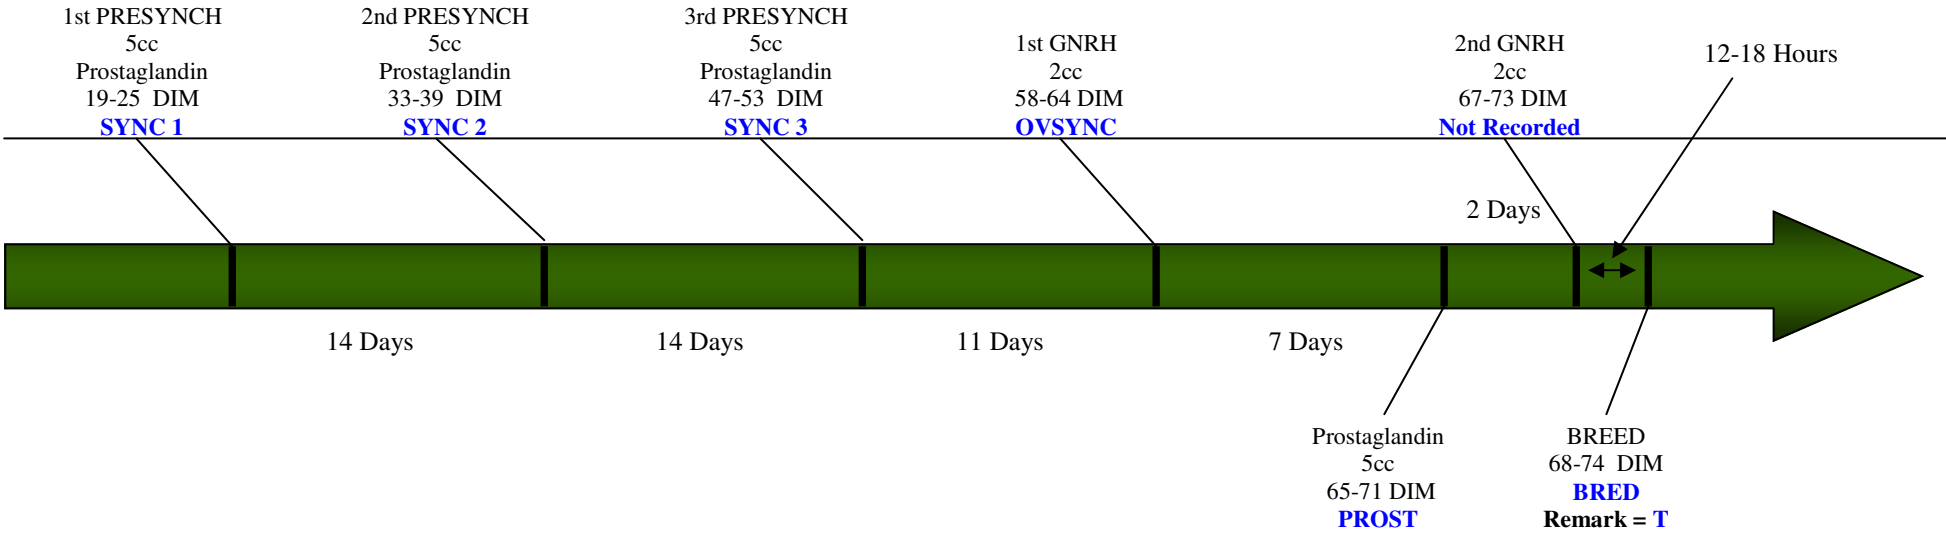

# Pre-synch and Ovsynch

**BLUE = DAIRY COMP ENTRY**